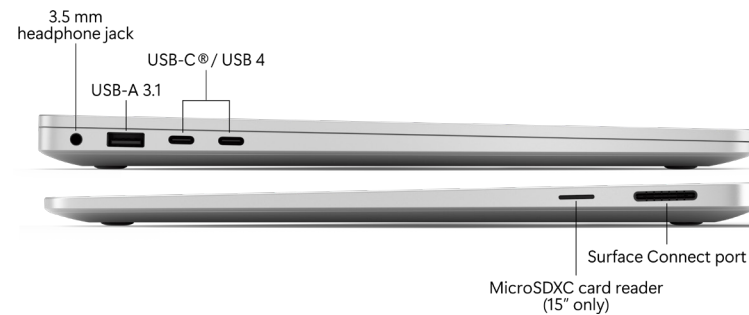

## Ports and charging

2X USB-C<sup>®</sup> / USB 4 ports with support for:  
Charging  
Data transfer  
DisplayPort 1.4a  
Surface Thunderbolt™ 4 Dock & other accessories

Supports fast charging with minimum 65W power supply  
via Surface Connect or USB-C<sup>®</sup><sup>13</sup>